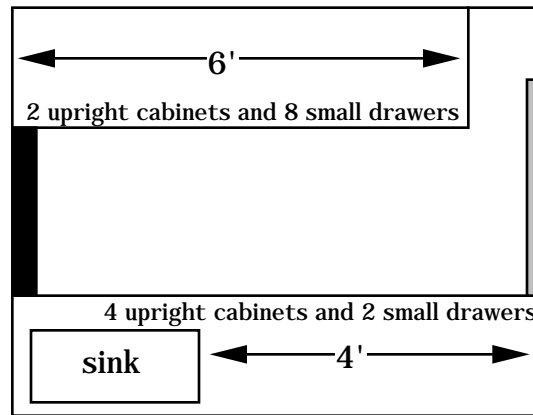

## Western Flyer dark room

Summary of space: bench space = ~10 linear feet