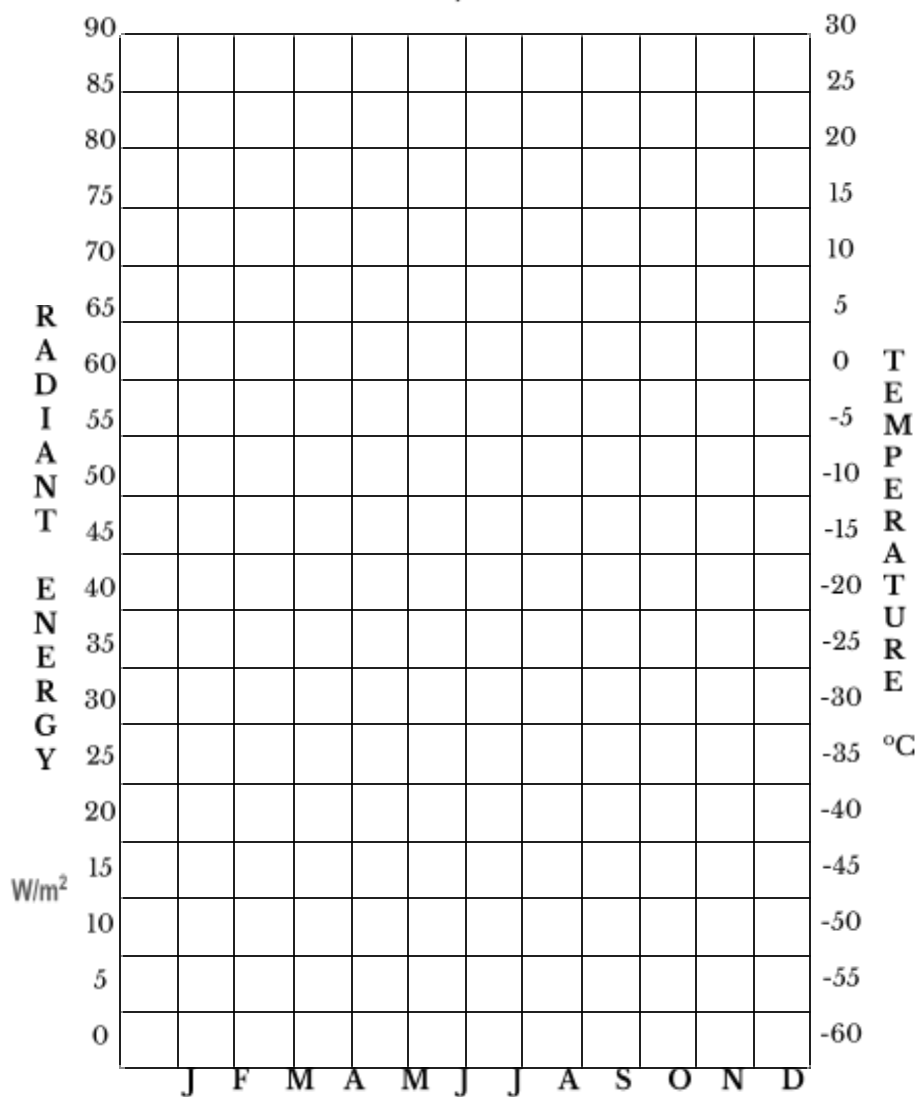

Location: Palmer Station, Antarctica

Average annual radiation \_\_\_\_\_

temperature \_\_\_\_\_ °C