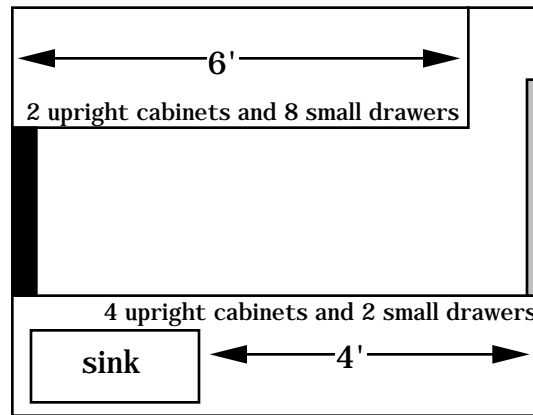

Western Flyer dark room

Summary of space: bench space = ~10 linear feet